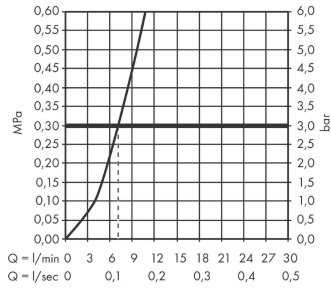

Talis M54

Single lever kitchen mixer 270, pull-out spout, 1jet, sBox

Surfaces: **Matt Black** Article Number: **72809670**

Flowchart