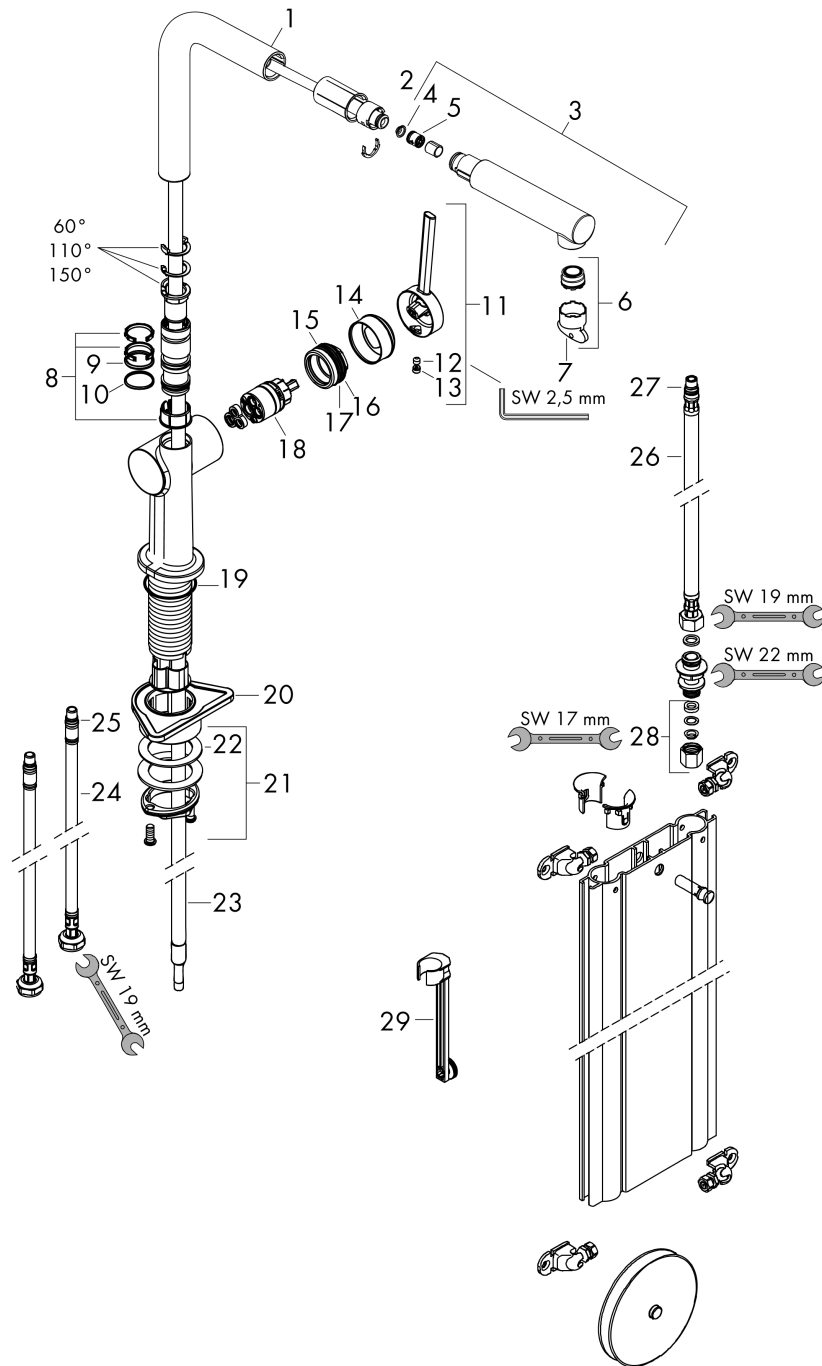

Talis M54

Single lever kitchen mixer 270, pull-out spout, 1jet, sBox

Surfaces: **Matt Black** Article Number: **72809670**

Description

product features

- consists of: single lever kitchen mixer, hose box
- ComfortZone 270
- l-spout
- swivel range adjustable in 4 steps 60°, 110°, 150° or 360°
- laminar spray
- connection dimension: DN15
- maximum flow rate at 3 bar: 7 l/min
- ceramic cartridge
- connection type: G 3/8 connections
- temperature limitation adjustable
- integrated non-return valve
- suitable for continuous flow water heaters
- sBox for quiet, smooth and protected hose guidance in the cabinet, under the countertop
- extension length up to 76 cm

Surfaces: **Matt Black** Article Number: **72809670**

Flowchart

Talis M54

Single lever kitchen mixer 270, pull-out spout, 1jet, sBox

Surfaces: **Matt Black** Article Number: **72809670**

Exploded Drawing

Year of production: >04/20

Talis M54**Single lever kitchen mixer 270, pull-out spout, 1jet, sBox**Surfaces: **Matt Black** Article Number: **72809670****Spare part list**

Year of production: >04/20

Pos.	Description	Article Number	Price	PU
1	spout cpl.	93749670	-	1
2	O-ring 8x2	98112000	-	1
3	handspray	93751670	-	1
4	filter	98516000	-	1
5	non return valve DW 10	96456000	-	1
6	spray former	93748000	-	1
7	service tool	93750000	-	1
8	set of lever collars	98365000	-	1
9	O-ring 19x2	98426000	-	1
10	O-ring 20x1,5	98197000	-	1
11	handle	93736670	-	1
12	hollow set screw M5x5	98446000	-	1
13	screw cover	93735610	-	1
14	flange	93737670	-	1
15	nut	93738000	-	1
16	O-ring 29x2	98391000	-	1
17	O-ring 30x1,5	98433000	-	1
18	cartridge, assy	93740000	-	1
19	O-ring 36x3	98052000	-	1
20	support	97523000	-	1
21	fixing set (Ø 34)	95049000	-	1
22	lever collar	97548000	-	1
23	hose	93815000	-	1
24	connection hose 900 mm M8x0,75 G3/8	93746000	-	1
25	O-ring 6,6x1,6	93019000	-	1
26	connection hose 450 mm M8x0,75 G3/8	97206000	-	1
27	O-ring 7x1,5	98422000	-	1
28	squeezing connection	96099000	-	1
29	extension set	43333000	-	1