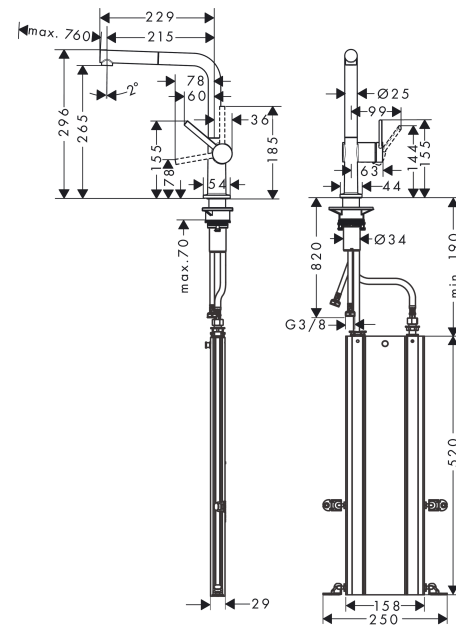

Scale drawing